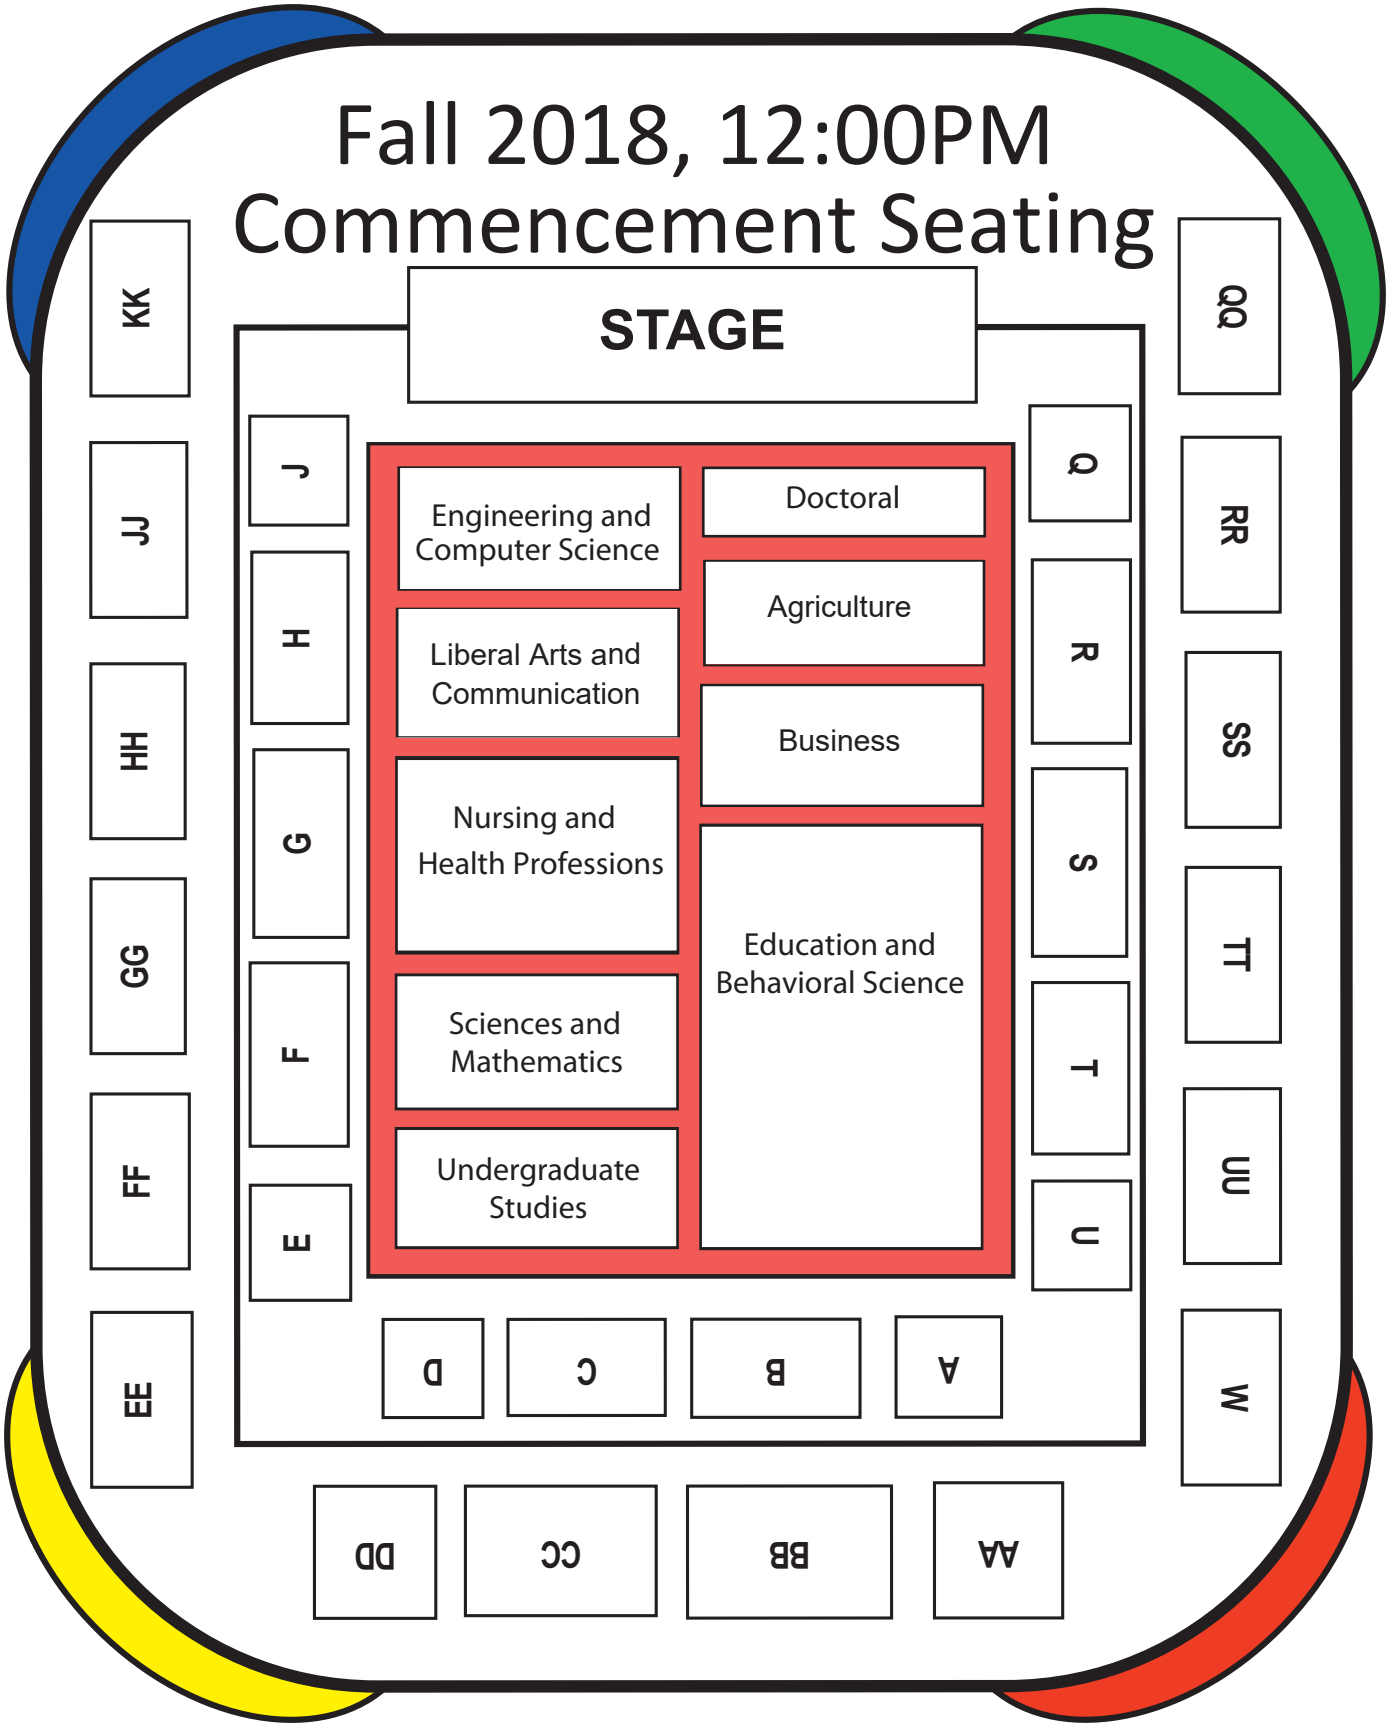

Fall 2018, 12:00PM Commencement Seating

Please note: layout is not to scale, but is close in proximity.