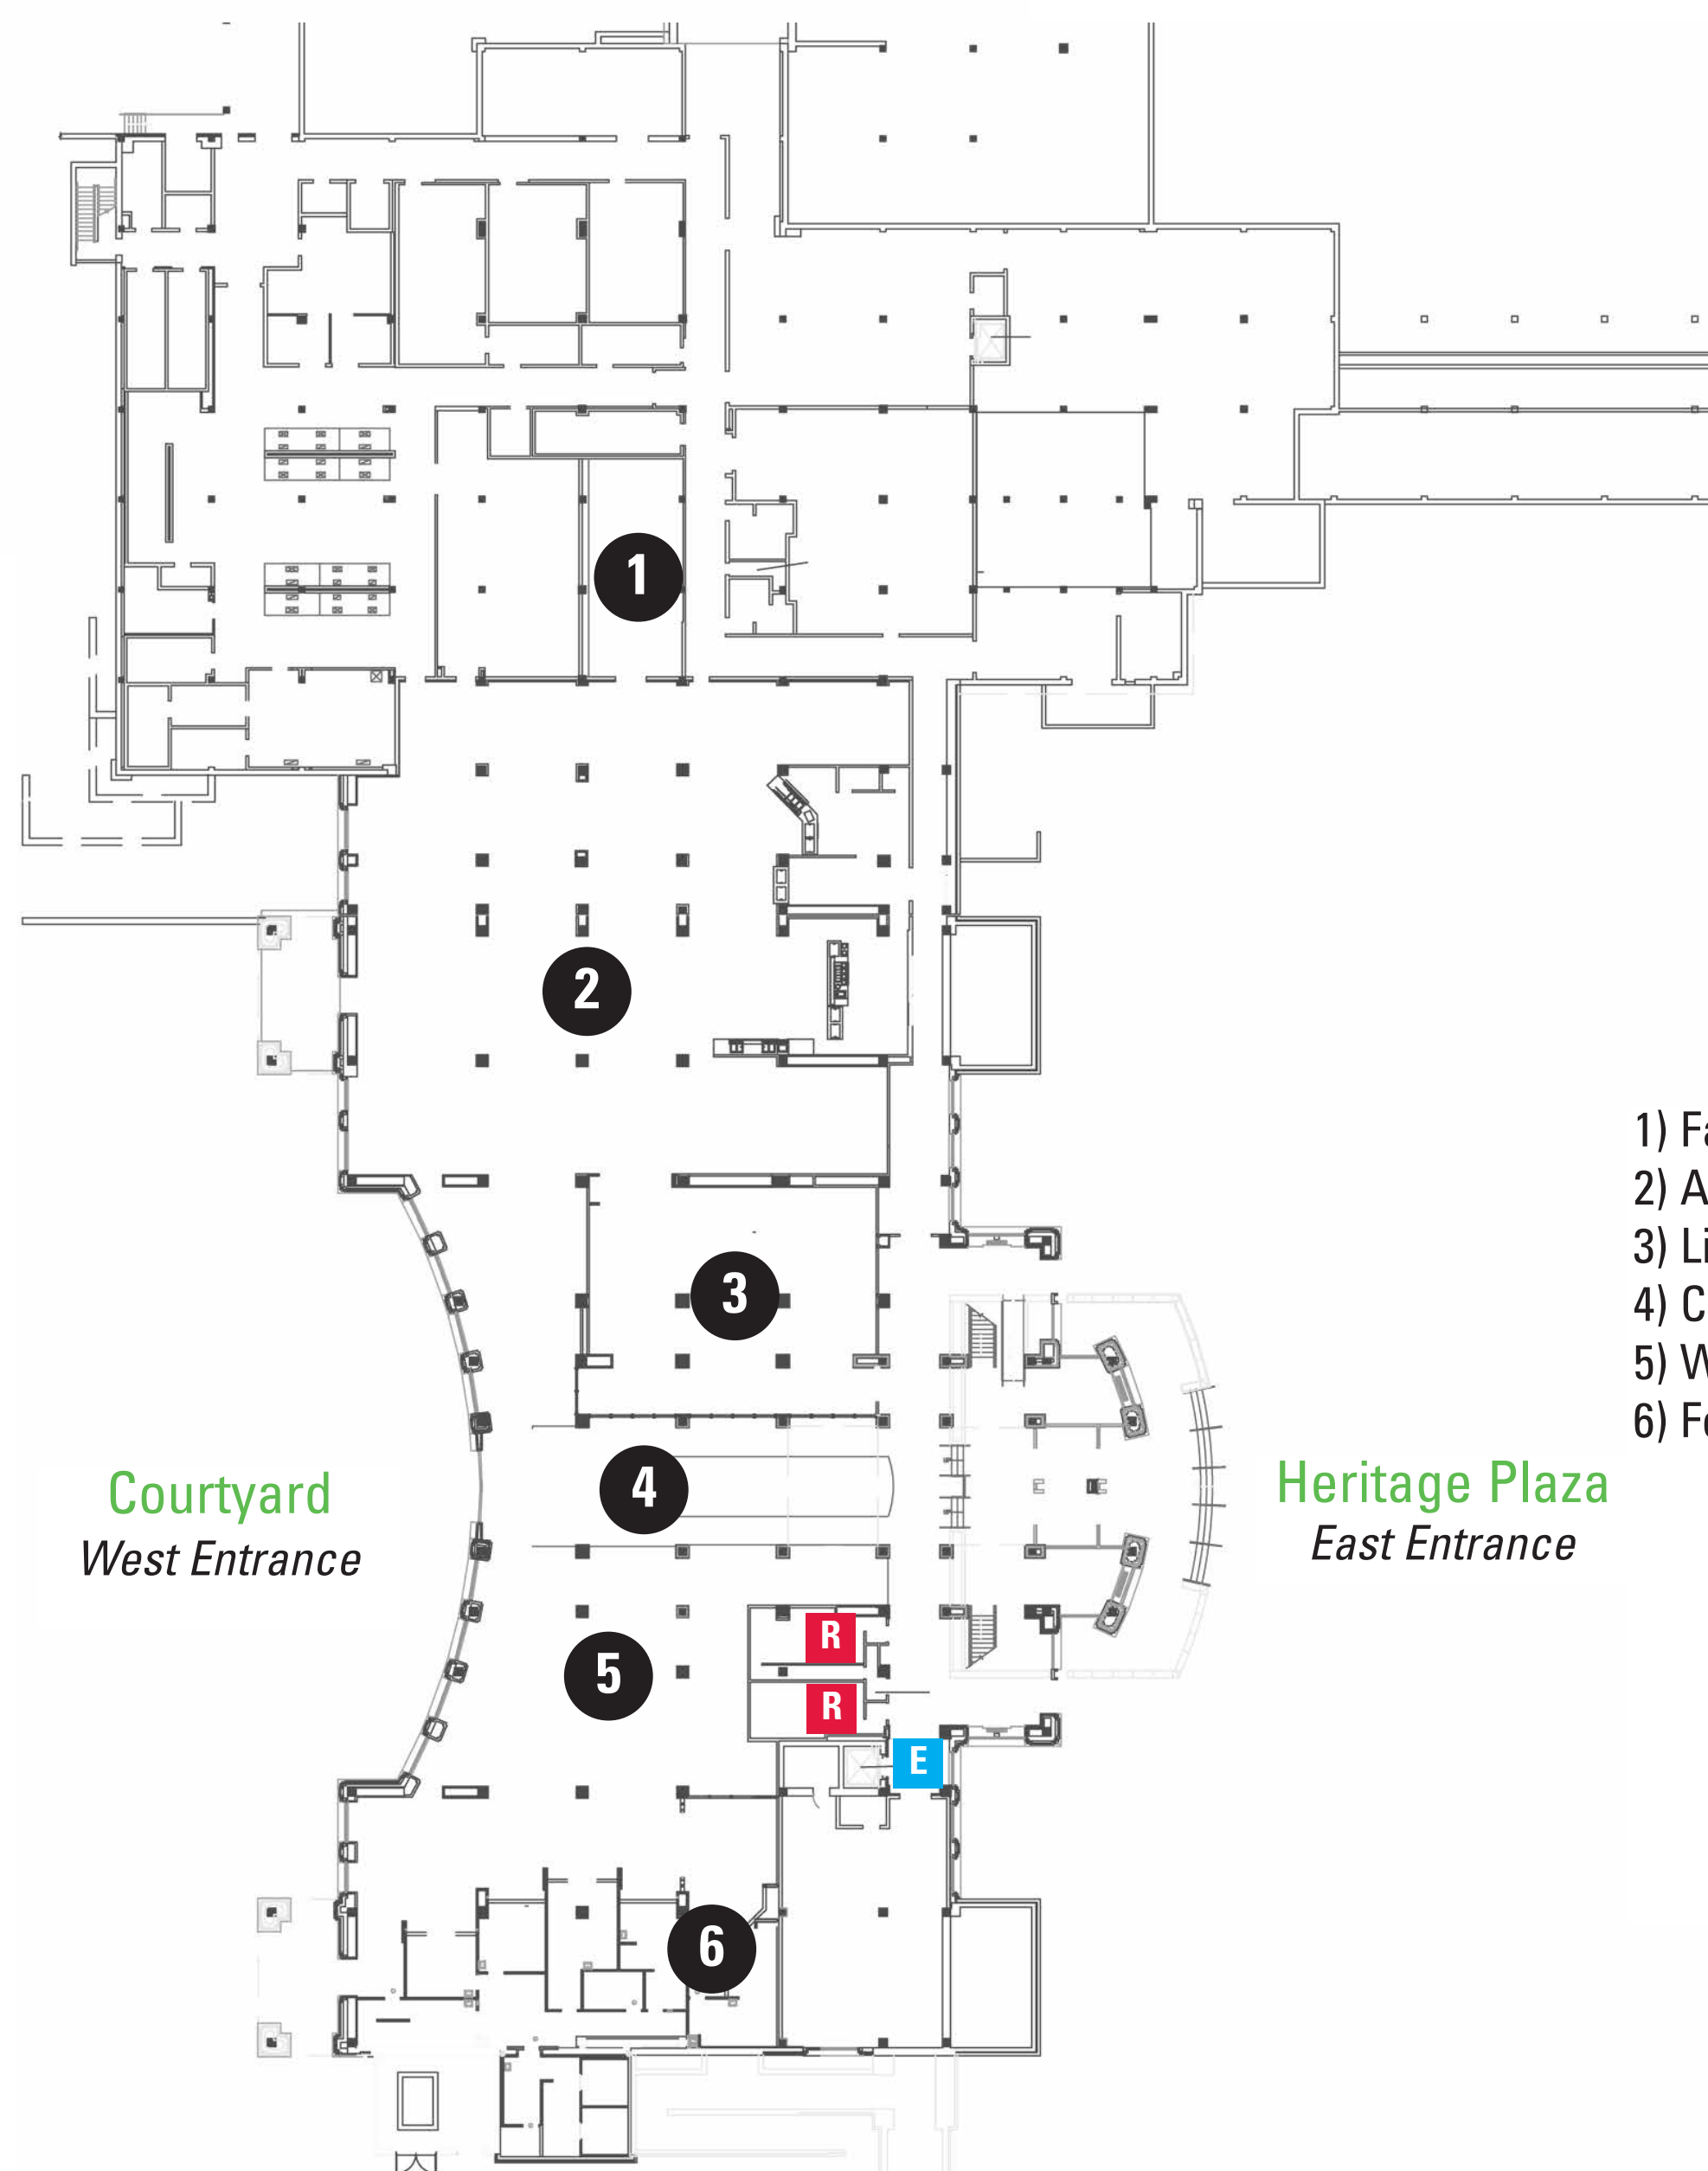

# Reng Student Union

3

- 1) 1909 Suite
- 2) Alumni Lounge
- 3) Auditorium
- 4) Centennial Hall (Ballroom)
- 5) Spring River Room
- 6) Cache River Room
- 7) Diamond Lounge
- 8) Green Room
- 9) Heritage Plaza Lounge
- 10) Mockingbird Room
- 11) Saint Francis River Room
- 12) Pine Tree Room
- 13) Multicultural Center
- 14) White River Room
- 15) Black River Room
- 16) Arkansas River Room
- 17) Executive Dining Room
- 18) Testing Center

#### Student Development

- 1) Leadership Center
- 2) Student Activities Board
- 3) Student Government Association
- 4) Student Organization Offices
- 5) Non-Traditional Lounge

#### Other

- 1) ATM's
- 2) ASU Bookstore
- 3) Boardroom
- 4) Campus Information
- 5) Campus Store
- 6) Dining Services Administration
- 7) Leadership Lounge
- 8) Natural State Lounge
- 9) Post Office and Mail Center
- 10) Sodexo Catering Services
- 11) Sun Belt Lounge
- 12) Starbucks Coffee
- 13) UPD Substation
- 14) US Postal Service

- Student Services
- Student Development
- Meeting Rooms
- R Restroom
- E Elevator

1

- 1) Faculty/Staff Dining Room
- 2) Acansa Dining Hall
- 3) Little Acansa Dining Hall
- 4) Center Court
- 5) Wigwam Dining Hall
- 6) Food Court
- Chick-fil-A
- Howl's Grill
- Godfather's Pizza
- Lobos Rojos Cantina
- Jump Asian Express