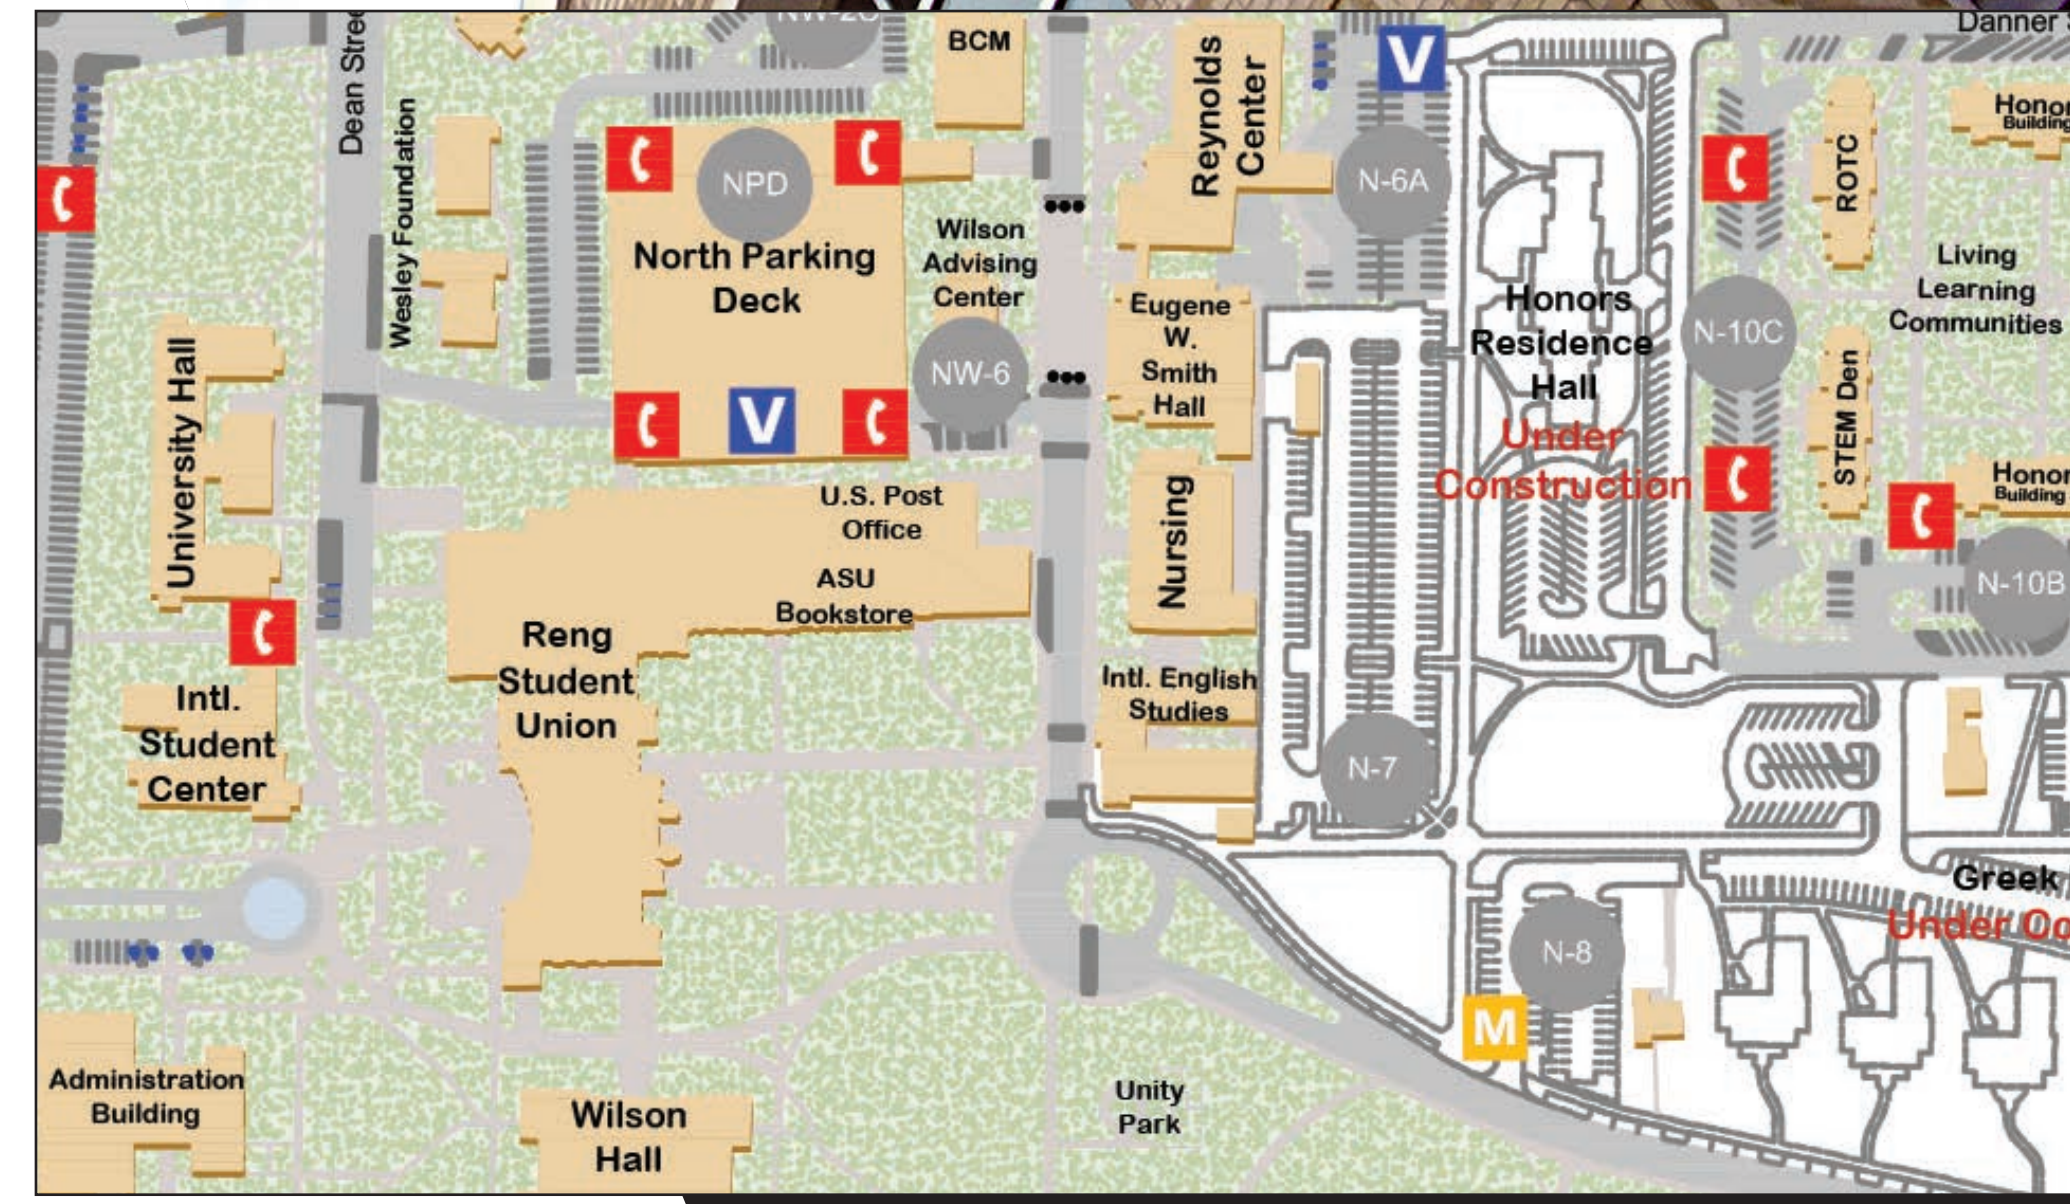

# Reng Student Union

3

- 1) 1909 Suite
- 2) Alumni Lounge
- 3) Auditorium
- 4) Centennial Hall (Ballroom)
- 5) Spring River Room
- 6) Cache River Room
- 7) Diamond Lounge
- 8) Green Room
- 9) Heritage Plaza Lounge
- 10) Mockingbird Room
- 11) Saint Francis River Room
- 12) Pine Tree Room
- 13) Multicultural Center
- 14) White River Room
- 15) Black River Room
- 16) Arkansas River Room
- 17) Executive Dining Room
- 18) Testing Center

#### Other

- 1) ATM's
- 2) ASU Bookstore
- 3) Boardroom
- 4) Campus Information
- 5) Campus Store
- 6) Dining Services Administration
- 7) Leadership Lounge
- 8) Natural State Lounge
- 9) Post Office and Mail Center
- 10) Sodexo Catering Services
- 11) Sun Belt Lounge
- 12) Starbucks Coffee
- 13) UPD Substation
- 14) US Postal Service

- Student Services
- Student Development
- Meeting Rooms
- R Restroom
- E Elevator

1

- 1) Faculty/Staff Dining Room
- 2) Acansa Dining Hall
- 3) Little Acansa Dining Hall
- 4) Center Court
- 5) Wigwam Dining Hall
- 6) Food Court
- Chick-fil-A
- Howl's Grill
- Godfather's Pizza
- Lobos Rojos Cantina
- Jump Asian Express

Courtyard  
West Entrance

Heritage Plaza  
East Entrance